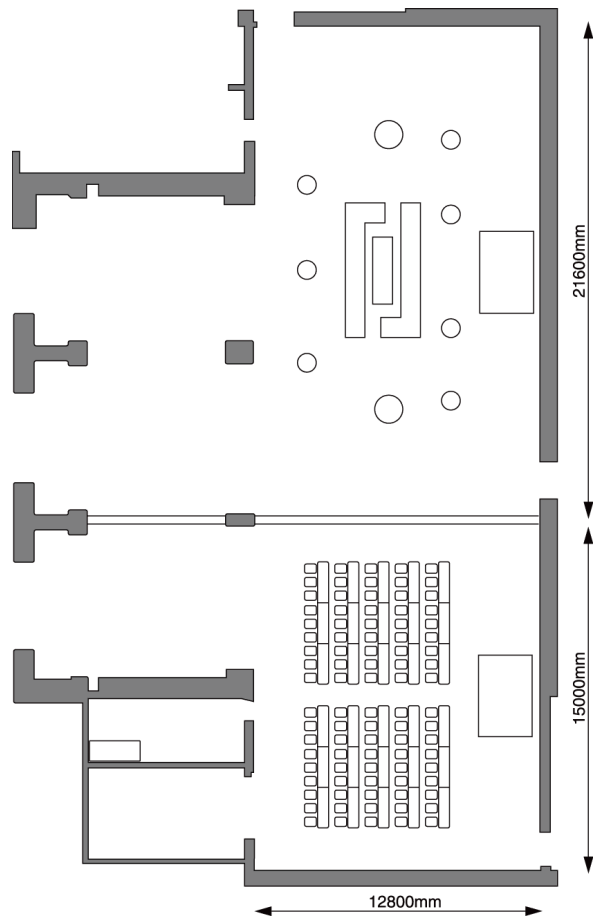

BANQUET TABLE PLAN

Medium Banquet Room AKEBONO

Standing Buffet Style
School Style for 90 persons

Theater Style for 480 persons